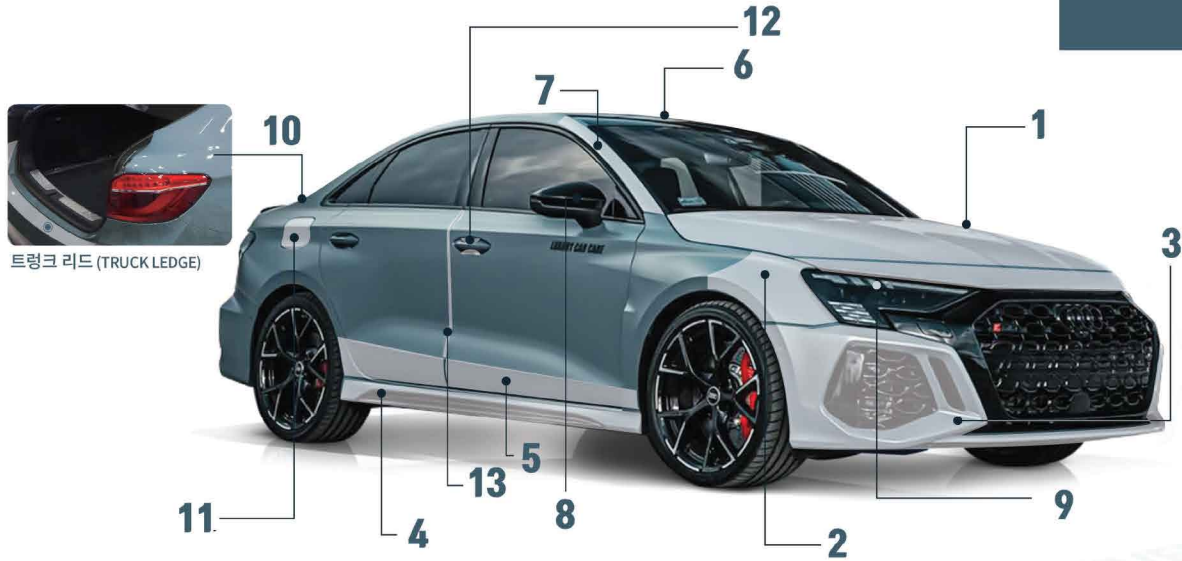

EXTERIOR & INTERIOR PROTECTION FILM

- 하기의 시공가는 'Elite'를 기준으로 하며, 카본 계열 필름 130% / 프리마, 옥타곤, 매트는 120% / 코어, 필 모델은 110% 추가 금액을 적용합니다.
- 소형 승용(2000cc 미만)도 '승용 시공가'를 동일하게 적용하며, 대형 승용(3,000cc 이상)은 '승용 시공가'의 110%를 적용합니다.
- 슈퍼카의 경우 '페라리/람보르기니/맥라렌/부가티/에스터마틴' 을 적용하며, 대형 RV(SUV)는 슈퍼카 시공가를 적용합니다.
- 표준 시공가는 매장 마다의 작업 방식에 따라 다소 차이가 있을 수 있습니다.

PART CONSTRUCTION PRICE | 부분 시공 표준가

구분	시공 위치 및 세부사항	승용	중소형 SUV/RV	대형 SUV/슈퍼카	
외부(실외) (패키지)	Under	④ + ⑤A	550,000	550,000	700,000
	Face	⑥ + ⑦ + ⑧	200,000	200,000	250,000
	Smart	⑩+ ⑪ + ⑫A + ⑬A	150,000	150,000	180,000
외부(실외) (파츠)	① 본닛	A. Full (전체)	600,000	600,000	750,000
		B. Semi (1/3 ~ 1/4)	300,000	300,000	380,000
	② 휠다	A. Full (전체)	650,000	650,000	800,000
		B. Semi (1/3 ~ 1/4)	150,000	150,000	190,000
	③ 범퍼	전체	700,000	700,000	870,000
	④ 락커	좌 / 우	550,000	550,000	680,000
	⑤ 도어 로우	A. 4"(10cm이내)_4Door	200,000	200,000	250,000
		B. 4"(10cm이내)_2Door	150,000	150,000	190,000
	⑥ 루프탑	4"(10cm)이내	100,000	100,000	120,000
	⑦ A필러	좌 / 우	70,000	70,000	90,000
	⑧ 사이드미러	좌 / 우	100,000	100,000	120,000
	⑨ 라이트	A. LPU (칼라) 좌/우	330,000	330,000	400,000
		B. ELITE (투명) 좌/우	180,000	180,000	220,000
⑩ 트렁크리드	4"(10cm)이내	50,000	50,000	60,000	
⑪ 주유구	1 Door	50,000	50,000	60,000	
⑫ 도어컵	A. 4 Door	50,000	50,000	60,000	
	B. 2 Door	35,000	35,000	40,000	
⑬ 도어엣지	A. 4 Door	50,000	50,000	60,000	
	B. 2 Door	35,000	35,000	40,000	

구분	시공 위치 및 세부사항	전차종
내부(실내) (파츠)	센터페시아	400,000
	콘솔	
	대쉬보드	250,000
	도어트림	100,000
	터치 스크린 [1 EA]	40,000
	계기판	30,000
	시트 포지션 버튼 [Front]	30,000
	공조기 [Rear]	50,000
	암레스트 [Rear]	50,000

- 대형 터치 스크린의 경우 일반 터치 스크린 대비 130% 적용합니다.